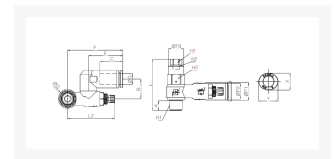

PILOT SNELHEIDSR. 360° PIF Ø12-1/2

Product Images